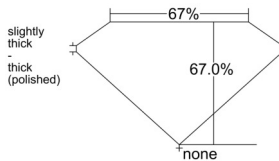

GIA®

FACSIMILE

GIA REPORT 7521639735

Verify this report at GIA.edu

GIA NATURAL DIAMOND DOSSIER®

June 30, 2025
GIA Report Number 7521639735
Shape and Cutting Style ..... Emerald Cut
Measurements ..... 4.46 x 3.28 x 2.20 mm

GRADING RESULTS

Carat Weight ..... 0.32 carat
Color Grade I
Clarity Grade VS2

ADDITIONAL GRADING INFORMATION

Polish ..... Excellent
Symmetry ..... Very Good
Fluorescence ..... None
Clarity Characteristics ..... Cloud, Crystal
Inscription(s): GIA 7521639735

PROPORTIONS

Profile not to actual proportions

GRADING SCALES

GIA COLOR SCALE		GIA CLARITY SCALE			
COLORLESS	D	VERY VERY SLIGHTLY INCLUDED	FLAWLESS		
	E		INTERNALLY FLAWLESS		
	F	VERY SLIGHTLY INCLUDED	VS₁		
	G		VS₂		
	H		VS₁		
	NEAR COLORLESS	I	SLIGHTLY INCLUDED	VS₂	
		J		SI₁	
		FAINT	K	INCLUDED	SI₂
			L		I₁
			M		I₂
VERT LIGHT	N	LIGHT	I₃		
	O				
	P				
	Q				
	R