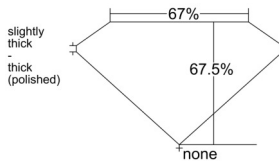

GIA®

FACSIMILE

GIA REPORT 7521657743

Verify this report at GIA.edu

GIA NATURAL DIAMOND DOSSIER®

July 01, 2025
GIA Report Number 7521657743
Shape and Cutting Style ..... Emerald Cut
Measurements ..... 4.41 x 3.22 x 2.17 mm

GRADING RESULTS

Carat Weight ..... 0.31 carat
Color Grade ..... D
Clarity Grade VS1

ADDITIONAL GRADING INFORMATION

Polish ..... Excellent
Symmetry ..... Very Good
Fluorescence ..... None
Clarity Characteristics..... Crystal, Needle, Pinpoint
Inscription(s): GIA 7521657743

PROPORTIONS

Profile not to actual proportions

GRADING SCALES

GIA COLOR SCALE		GIA CLARITY SCALE			
COLORLESS	D	VERY VERY SLIGHTLY INCLUDED	FLAWLESS		
	E		INTERNALLY FLAWLESS		
	F	VERY SLIGHTLY INCLUDED	VS₁		
	G		VS₂		
	H		VS₁		
	NEAR COLORLESS	I	SLIGHTLY INCLUDED	VS₂	
		J		SI₁	
		FAINT	K	INCLUDED	SI₂
			L		I₁
			M		I₂
VERT LIGHT	N	LIGHT	I₃		
	O				
	P				
	Q				
	R