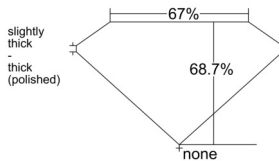

GIA®

FACSIMILE

GIA REPORT 7522592322

Verify this report at GIA.edu

GIA NATURAL DIAMOND DOSSIER®

June 24, 2025
GIA Report Number 7522592322
Shape and Cutting Style ..... Emerald Cut
Measurements ..... 4.87 x 3.57 x 2.45 mm

GRADING RESULTS

Carat Weight ..... 0.41 carat
Color Grade ..... F
Clarity Grade VS1

ADDITIONAL GRADING INFORMATION

Polish ..... Excellent
Symmetry ..... Very Good
Fluorescence ..... None
Clarity Characteristics..... Crystal, Cloud, Pinpoint
Inscription(s): GIA 7522592322

PROPORTIONS

Profile not to actual proportions

GRADING SCALES

GIA COLOR SCALE		GIA CLARITY SCALE			
COLORLESS	D	VERY VERY SLIGHTLY INCLUDED	FLAWLESS		
	E		INTERNALLY FLAWLESS		
	F	VERY SLIGHTLY INCLUDED	VVS₁		
	G		VVS₂		
	H		VS₁		
	NEAR COLORLESS	I	SLIGHTLY INCLUDED	VS₂	
		J		SI₁	
		FAINT	K	INCLUDED	SI₂
			L		I₁
			M		I₂
VERT LIGHT	N	LIGHT	I₃		
	O				
	P				
	Q				
	R