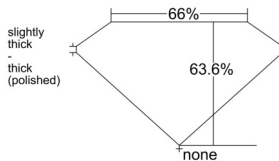

GIA®

FACSIMILE

GIA REPORT 7528281066

Verify this report at GIA.edu

GIA NATURAL DIAMOND DOSSIER®

June 04, 2025
GIA Report Number 7528281066
Shape and Cutting Style ..... Emerald Cut
Measurements ..... 4.60 x 3.35 x 2.13 mm

GRADING RESULTS

Carat Weight ..... 0.31 carat
Color Grade ..... E
Clarity Grade SI1

ADDITIONAL GRADING INFORMATION

Polish ..... Excellent
Symmetry ..... Very Good
Fluorescence ..... None
Clarity Characteristics ..... Cloud
Inscription(s): GIA 7528281066

PROPORTIONS

Profile not to actual proportions

GRADING SCALES

GIA COLOR SCALE		GIA CLARITY SCALE			
COLORLESS	D	VERY VERY SLIGHTLY INCLUDED	FLAWLESS		
	E		INTERNALLY FLAWLESS		
	F	VERY SLIGHTLY INCLUDED	VVS₁		
	G		VVS₂		
	H		VS₁		
	NEAR COLORLESS	I	SLIGHTLY INCLUDED	VS₂	
		J		SI₁	
		FAINT	K	INCLUDED	SI₂
			L		I₁
			M		I₂
VERT LIGHT	N	LIGHT	I₃		
	O				
	P				
	Q				
	R