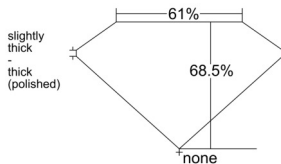

GIA®

FACSIMILE

GIA REPORT 6525575760

Verify this report at GIA.edu

GIA NATURAL DIAMOND DOSSIER®

June 21, 2025
GIA Report Number 6525575760
Shape and Cutting Style ..... Emerald Cut
Measurements ..... 4.45 x 3.26 x 2.23 mm

GRADING RESULTS

Carat Weight ..... 0.32 carat
Color Grade ..... G
Clarity Grade VVS1

ADDITIONAL GRADING INFORMATION

Polish ..... Excellent
Symmetry ..... Very Good
Fluorescence ..... Faint
Clarity Characteristics ..... Pinpoint
Inscription(s): GIA 6525575760

PROPORTIONS

Profile not to actual proportions

GRADING SCALES

GIA COLOR SCALE		GIA CLARITY SCALE			
COLORLESS	D	VERY VERY SLIGHTLY INCLUDED	FLAWLESS		
	E		INTERNALLY FLAWLESS		
	F		VVS₁		
	NEAR COLORLESS	G	VVS₂		
		H	VERY SLIGHTLY INCLUDED	VS₁	
		I		VS₂	
		FAINT	J	SLIGHTLY INCLUDED	SI₁
			K		SI₂
	L		INCLUDED		I₁
	M			I₂	
VERT LIGHT	N		INCLUDED	I₃	
	O				
	P				
	Q				
	R				
LIGHT	S				
	T				
	U				
	V				
	W				
	X				
	Y				
	Z