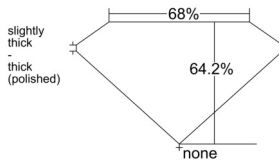

GIA®

FACSIMILE

GIA REPORT 7526580674

Verify this report at GIA.edu

GIA NATURAL DIAMOND DOSSIER®

June 23, 2025
GIA Report Number 7526580674
Shape and Cutting Style ..... Emerald Cut
Measurements ..... 4.70 x 3.31 x 2.13 mm

GRADING RESULTS

Carat Weight ..... 0.32 carat
Color Grade ..... F
Clarity Grade VS2

ADDITIONAL GRADING INFORMATION

Polish ..... Excellent
Symmetry ..... Very Good
Fluorescence ..... Medium Blue
Clarity Characteristics..... Cloud, Feather, Crystal
Inscription(s): GIA 7526580674

PROPORTIONS

Profile not to actual proportions

GRADING SCALES

GIA COLOR SCALE		GIA CLARITY SCALE		
NEAR COLORLESS	D	VERY VERY SLIGHTLY INCLUDED	FLAWLESS	
	E		INTERNALLY FLAWLESS	
	F	VERY SLIGHTLY INCLUDED	VVS₁	
	G		VVS₂	
	H		VS₁	
	FAINT	I	SLIGHTLY INCLUDED	VS₂
		J		SI₁
		K	INCLUDED	SI₂
		L		I₁
		M		I₂
VERY LIGHT	N	LIGHT	I₃	
	O			
	P			
	Q			
LIGHT	R			
	S			
	T			
	U			
	V			
	W			
	X			
	Y			
	Z