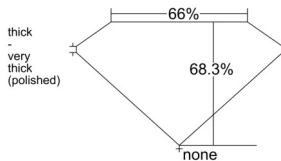

GIA®

FACSIMILE

GIA REPORT 6521485541

Verify this report at GIA.edu

GIA NATURAL DIAMOND DOSSIER®

June 13, 2025
GIA Report Number 6521485541
Shape and Cutting Style ..... Emerald Cut
Measurements ..... 4.79 x 3.51 x 2.40 mm

GRADING RESULTS

Carat Weight ..... 0.40 carat
Color Grade ..... E
Clarity Grade S11

ADDITIONAL GRADING INFORMATION

Polish ..... Excellent
Symmetry ..... Very Good
Fluorescence ..... None
Clarity Characteristics ..... Cloud, Crystal
Inscription(s): GIA 6521485541

PROPORTIONS

Profile not to actual proportions

GRADING SCALES

GIA COLOR SCALE		GIA CLARITY SCALE			
COLORLESS	D	VERY VERY SLIGHTLY INCLUDED	FLAWLESS		
	E		INTERNALLY FLAWLESS		
	F		VVS₁		
	NEAR COLORLESS	G	VERY SLIGHTLY INCLUDED	VVS₂	
		H		VS₁	
		FANT	I	SLIGHTLY INCLUDED	VS₂
			J		S1₁
	LIGHT	K	INCLUDED	S1₂	
		L		I₁	
		M	I₂		
N					
O					
P		I₃			
Q					
R					
S					
T					
U					
V					
W					
X					
Y					
Z