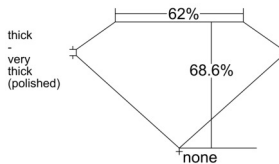

GIA®

FACSIMILE

GIA REPORT 7526541374

Verify this report at GIA.edu

GIA NATURAL DIAMOND DOSSIER®

June 18, 2025
GIA Report Number 7526541374
Shape and Cutting Style ..... Emerald Cut
Measurements ..... 4.54 x 3.33 x 2.29 mm

GRADING RESULTS

Carat Weight ..... 0.34 carat
Color Grade ..... H
Clarity Grade SI1

ADDITIONAL GRADING INFORMATION

Polish ..... Excellent
Symmetry ..... Excellent
Fluorescence ..... None
Clarity Characteristics ..... Crystal, Cloud
Inscription(s): GIA 7526541374

PROPORTIONS

Profile not to actual proportions

GRADING SCALES

GIA COLOR SCALE		GIA CLARITY SCALE			
COLORLESS	D	VERY VERY SLIGHTLY INCLUDED	FLAWLESS		
	E		INTERNALLY FLAWLESS		
	F	VERY SLIGHTLY INCLUDED	VVS₁		
	G		VVS₂		
	H		VS₁		
	NEAR COLORLESS	I	SLIGHTLY INCLUDED	VS₂	
		J		SI₁	
		FAINT	K	INCLUDED	SI₂
			L		I₁
			M		I₂
VERT LIGHT	N	LIGHT	I₃		
	O				
	P				
	Q				
	R