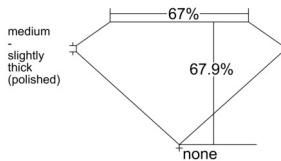

GIA®

FACSIMILE

GIA REPORT 6525540685

Verify this report at GIA.edu

GIA NATURAL DIAMOND DOSSIER®

June 19, 2025
GIA Report Number 6525540685
Shape and Cutting Style ..... Emerald Cut
Measurements ..... 4.51 x 3.31 x 2.25 mm

GRADING RESULTS

Carat Weight ..... 0.33 carat
Color Grade ..... F
Clarity Grade VS2

ADDITIONAL GRADING INFORMATION

Polish ..... Excellent
Symmetry ..... Very Good
Fluorescence ..... None
Clarity Characteristics ..... Crystal, Cloud
Inscription(s): GIA 6525540685

PROPORTIONS

Profile not to actual proportions

GRADING SCALES

GIA COLOR SCALE		GIA CLARITY SCALE			
COLORLESS	D	VERY VERY SLIGHTLY INCLUDED	FLAWLESS		
	E		INTERNALLY FLAWLESS		
	F	VERY SLIGHTLY INCLUDED	VVS₁		
	G		VVS₂		
	H		VS₁		
	NEAR COLORLESS	I	SLIGHTLY INCLUDED	VS₂	
		J		SI₁	
		FAINT	K	INCLUDED	SI₂
			L		I₁
			M		I₂
VERT LIGHT	N	LIGHT	I₃		
	O				
	P				
	Q				
	R