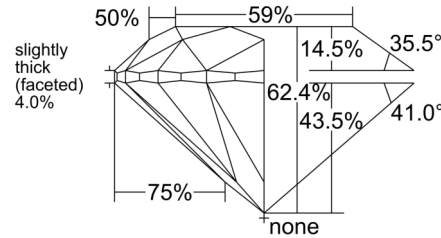

GIA NATURAL DIAMOND GRADING REPORT

May 23, 2025
 GIA Report Number 3525254805
 Shape and Cutting Style Round Brilliant
 Measurements 6.41 - 6.46 x 4.02 mm

GRADING RESULTS

Carat Weight 1.04 carat
 Color Grade I
 Clarity Grade VVS1
 Cut Grade Excellent

ADDITIONAL GRADING INFORMATION

Polish Excellent
 Symmetry Excellent
 Fluorescence None
 Inscription(s): GIA 3525254805

PROPORTIONS

Profile to actual proportions

CLARITY CHARACTERISTICS

KEY TO SYMBOLS*

- Cloud
- Feather

* Red symbols denote internal characteristics (inclusions). Green or black symbols denote external characteristics (blemishes). Diagram is an approximate representation of the diamond, and symbols shown indicate type, position, and approximate size of clarity characteristics. All clarity characteristics may not be shown. Details of finish are not shown.