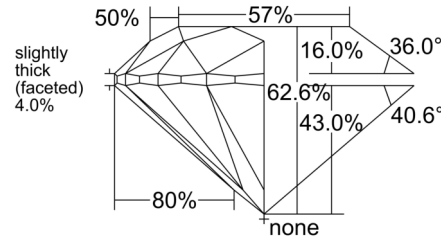

**GIA NATURAL DIAMOND GRADING REPORT**

 May 22, 2025  
 GIA Report Number ..... 6522228467  
 Shape and Cutting Style ..... Round Brilliant  
 Measurements ..... 7.07 - 7.11 x 4.44 mm

**GRADING RESULTS**

 Carat Weight ..... 1.40 carat  
 Color Grade ..... K  
 Clarity Grade ..... VS2  
 Cut Grade ..... Excellent

**ADDITIONAL GRADING INFORMATION**

 Polish ..... Excellent  
 Symmetry ..... Excellent  
 Fluorescence ..... Medium Blue

Inscription(s): GIA 6522228467

**Comments:** Clouds are not shown. Pinpoints are not shown.

**PROPORTIONS**

Profile to actual proportions

**CLARITY CHARACTERISTICS**

**KEY TO SYMBOLS\***

- Crystal
- ~ Feather
- ∖ Needle

\* Red symbols denote internal characteristics (inclusions). Green or black symbols denote external characteristics (blemishes). Diagram is an approximate representation of the diamond, and symbols shown indicate type, position, and approximate size of clarity characteristics. All clarity characteristics may not be shown. Details of finish are not shown.