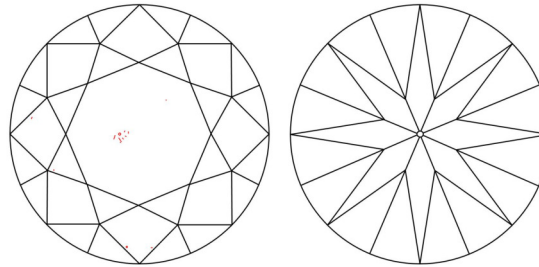

 Carat Weight ..... 1.40 carat  
 Color Grade ..... K  
 Clarity Grade ..... VS2  
 Cut Grade ..... Excellent

**ADDITIONAL GRADING INFORMATION**

 Polish ..... Excellent  
 Symmetry ..... Excellent  
 Fluorescence ..... Medium Blue

Inscription(s): GIA 6522228467

**Comments:** Clouds are not shown. Pinpoints are not shown.

**PROPORTIONS**

Profile to actual proportions

**CLARITY CHARACTERISTICS**

**KEY TO SYMBOLS\***

- Crystal
- ~ Feather
- ∖ Needle

\* Red symbols denote internal characteristics (inclusions). Green or black symbols denote external characteristics (blemishes). Diagram is an approximate representation of the diamond, and symbols shown indicate type, position, and approximate size of clarity characteristics. All clarity characteristics may not be shown. Details of finish are not shown.