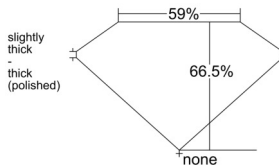

GIA®

FACSIMILE

GIA REPORT 7526473340

Verify this report at GIA.edu

GIA NATURAL DIAMOND DOSSIER®

June 12, 2025
GIA Report Number 7526473340
Shape and Cutting Style ..... Emerald Cut
Measurements ..... 4.49 x 3.25 x 2.16 mm

GRADING RESULTS

Carat Weight ..... 0.31 carat
Color Grade ..... E
Clarity Grade VS1

ADDITIONAL GRADING INFORMATION

Polish ..... Excellent
Symmetry ..... Very Good
Fluorescence ..... None
Clarity Characteristics..... Crystal, Pinpoint
Inscription(s): GIA 7526473340

PROPORTIONS

Profile not to actual proportions

GRADING SCALES

GIA COLOR SCALE		GIA CLARITY SCALE			
COLORLESS	D	NEAR COLORLESS	FLAWLESS		
	E		INTERNALLY FLAWLESS		
	F		VERY VERY SLIGHTLY INCLUDED	VVS₁	
	G			VVS₂	
	H		VERY SLIGHTLY INCLUDED	VS₁	
	I			VS₂	
	J			SLIGHTLY INCLUDED	SI₁
	K		SI₂		
	FAINT		L	LIGHT	I₁
			M		I₂
N		I₃			
O					
P					
Q					
R					
S