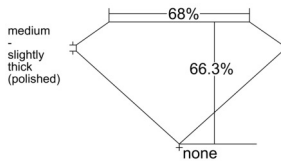

GIA®

FACSIMILE

GIA REPORT 2527440744

Verify this report at gia.edu

GIA NATURAL DIAMOND DOSSIER®

June 09, 2025
GIA Report Number 2527440744
Shape and Cutting Style ..... Emerald Cut
Measurements ..... 5.18 x 3.88 x 2.57 mm

GRADING RESULTS

Carat Weight ..... 0.50 carat
Color Grade ..... F
Clarity Grade SI1

ADDITIONAL GRADING INFORMATION

Polish ..... Excellent
Symmetry ..... Excellent
Fluorescence ..... None
Clarity Characteristics ..... Cloud, Crystal
Inscription(s): GIA 2527440744

PROPORTIONS

Profile not to actual proportions

GRADING SCALES

GIA COLOR SCALE		GIA CLARITY SCALE			
COLORLESS	D	VERY VERY SLIGHTLY INCLUDED	FLAWLESS		
	E		INTERNALLY FLAWLESS		
	F	VERY SLIGHTLY INCLUDED	VVS₁		
	G		VVS₂		
	H		VS₁		
	NEAR COLORLESS	I	SLIGHTLY INCLUDED	VS₂	
		J		SI₁	
		FAINT	K	INCLUDED	SI₂
			L		I₁
			M		I₂
VERY LIGHT			N	INCLUDED	I₃
			O		
			P		
	Q				
LIGHT	R				
	S				
	T				
	U				
	V				
	Z