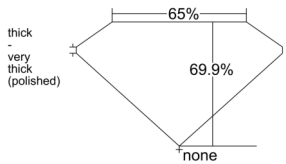

GIA®

FACSIMILE

GIA REPORT

7528447437

Verify this report at GIA.edu

GIA NATURAL DIAMOND DOSSIER®

June 11, 2025
GIA Report Number **7528447437**
Shape and Cutting Style ..... **Emerald Cut**
Measurements ..... **5.01 x 3.83 x 2.67 mm**

GRADING RESULTS

Carat Weight ..... **0.50 carat**
Color Grade ..... **F**
Clarity Grade **VS2**

ADDITIONAL GRADING INFORMATION

Polish ..... **Excellent**
Symmetry ..... **Very Good**
Fluorescence ..... **None**
Clarity Characteristics..... **Cloud, Crystal, Feather**
Inscription(s): **GIA 7528447437**

PROPORTIONS

Profile not to actual proportions

GRADING SCALES

GIA COLOR SCALE		GIA CLARITY SCALE			
COLORLESS	D	VERY VERY SLIGHTLY INCLUDED	FLAWLESS		
	E		INTERNALLY FLAWLESS		
	F	VERY SLIGHTLY INCLUDED	VVS₁		
	G		VVS₂		
	H		VS₁		
	NEAR COLORLESS	I	SLIGHTLY INCLUDED	VS₂	
		J		SI₁	
		FAINT	K	INCLUDED	SI₂
			L		I₁
			M		I₂
VERT LIGHT	N	INCLUDED	I₃		
	O				
	P				
	Q				
	R				
	S				
	T				
LIGHT	U				
	V				
	W				
	X				
Y					
Z