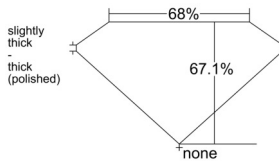

GIA®

FACSIMILE

GIA REPORT 1528449850

Verify this report at GIA.edu

GIA NATURAL DIAMOND DOSSIER®

June 11, 2025
GIA Report Number 1528449850
Shape and Cutting Style ..... Emerald Cut
Measurements ..... 4.43 x 3.27 x 2.19 mm

GRADING RESULTS

Carat Weight ..... 0.31 carat
Color Grade ..... E
Clarity Grade VS1

ADDITIONAL GRADING INFORMATION

Polish ..... Excellent
Symmetry ..... Very Good
Fluorescence ..... Faint
Clarity Characteristics ..... Cloud
Inscription(s): GIA 1528449850

PROPORTIONS

Profile not to actual proportions

GRADING SCALES

GIA COLOR SCALE		GIA CLARITY SCALE			
COLORLESS	D	VERY VERY SLIGHTLY INCLUDED	FLAWLESS		
	E		INTERNALLY FLAWLESS		
	F	VERY SLIGHTLY INCLUDED	VVS₁		
	G		VVS₂		
	H		VS₁		
	NEAR COLORLESS	I	SLIGHTLY INCLUDED	VS₂	
		J		SI₁	
		FAINT	K	INCLUDED	SI₂
			L		I₁
			M		I₂
VERT LIGHT	N	LIGHT	I₃		
	O				
	P				
	Q				
	R