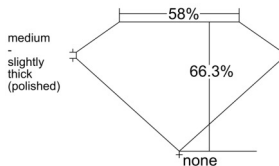

GIA®

FACSIMILE

GIA REPORT 7522449123

Verify this report at GIA.edu

GIA NATURAL DIAMOND DOSSIER®

June 10, 2025
GIA Report Number 7522449123
Shape and Cutting Style ..... Emerald Cut
Measurements ..... 4.68 x 3.43 x 2.27 mm

GRADING RESULTS

Carat Weight ..... 0.35 carat
Color Grade ..... F
Clarity Grade VS2

ADDITIONAL GRADING INFORMATION

Polish ..... Excellent
Symmetry ..... Very Good
Fluorescence ..... None
Clarity Characteristics ..... Cloud, Crystal
Inscription(s): GIA 7522449123

PROPORTIONS

Profile not to actual proportions

GRADING SCALES

GIA COLOR SCALE		GIA CLARITY SCALE			
COLORLESS	D	VERY VERY SLIGHTLY INCLUDED	FLAWLESS		
	E		INTERNALLY FLAWLESS		
	F	VERY SLIGHTLY INCLUDED	VVS₁		
	G		VVS₂		
	H		VS₁		
	NEAR COLORLESS	I	SLIGHTLY INCLUDED	VS₂	
		J		SI₁	
		FAINT	K	INCLUDED	SI₂
			L		I₁
			M		I₂
VERT LIGHT	N	LIGHT	I₃		
	O				
	P				
	Q				
	R				
	S