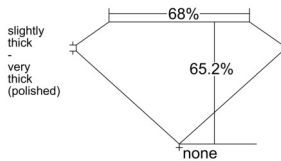

GIA®

FACSIMILE

GIA REPORT 2527406936

Verify this report at GIA.edu

GIA NATURAL DIAMOND DOSSIER®

June 06, 2025
GIA Report Number 2527406936
Shape and Cutting Style ..... Emerald Cut
Measurements ..... 4.61 x 3.40 x 2.22 mm

GRADING RESULTS

Carat Weight ..... 0.34 carat
Color Grade ..... F
Clarity Grade VVS2

ADDITIONAL GRADING INFORMATION

Polish ..... Excellent
Symmetry ..... Good
Fluorescence ..... None
Clarity Characteristics..... Cloud, Pinpoint, Indented Natural
Inscription(s): GIA 2527406936

PROPORTIONS

Profile not to actual proportions

GRADING SCALES

GIA COLOR SCALE		GIA CLARITY SCALE			
COLORLESS	D	VERY VERY SLIGHTLY INCLUDED	FLAWLESS		
	E		INTERNALLY FLAWLESS		
	F	VERY SLIGHTLY INCLUDED	VVS₁		
	G		VVS₂		
	H		VS₁		
	NEAR COLORLESS	I	SLIGHTLY INCLUDED	VS₂	
		J		SI₁	
		FAINT	K	INCLUDED	SI₂
			L		I₁
			M		I₂
VERT LIGHT	N	LIGHT	I₃		
	O				
	P				
	Q				
	R