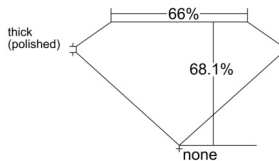

GIA®

FACSIMILE

GIA REPORT 6525418737

Verify this report at GIA.edu

GIA NATURAL DIAMOND DOSSIER®

June 07, 2025
GIA Report Number 6525418737
Shape and Cutting Style ..... Emerald Cut
Measurements ..... 4.87 x 3.58 x 2.44 mm

GRADING RESULTS

Carat Weight ..... 0.41 carat
Color Grade ..... E
Clarity Grade VS1

ADDITIONAL GRADING INFORMATION

Polish ..... Excellent
Symmetry ..... Excellent
Fluorescence ..... None
Clarity Characteristics ..... Cloud
Inscription(s): GIA 6525418737

PROPORTIONS

Profile not to actual proportions

GRADING SCALES

GIA COLOR SCALE		GIA CLARITY SCALE			
COLORLESS	D	VERY VERY SLIGHTLY INCLUDED	FLAWLESS		
	E		INTERNALLY FLAWLESS		
	F	VERY SLIGHTLY INCLUDED	VVS₁		
	G		VVS₂		
	H		VS₁		
	NEAR COLORLESS	I	SLIGHTLY INCLUDED	VS₂	
		J		SI₁	
		FAINT	K	INCLUDED	SI₂
			L		I₁
			M		I₂
VERT LIGHT	N	LIGHT	I₃		
	O				
	P				
	Q				
	R				
	S				
T	U				
	V				
	W				
	X				
Y	Y				
	Z