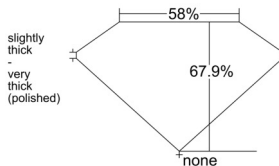

GIA®

FACSIMILE

GIA REPORT 7523421672

Verify this report at GIA.edu

GIA NATURAL DIAMOND DOSSIER®

June 07, 2025
GIA Report Number 7523421672
Shape and Cutting Style ..... Emerald Cut
Measurements ..... 4.47 x 3.29 x 2.23 mm

GRADING RESULTS

Carat Weight ..... 0.32 carat
Color Grade ..... E
Clarity Grade VS1

ADDITIONAL GRADING INFORMATION

Polish ..... Excellent
Symmetry ..... Very Good
Fluorescence ..... None
Clarity Characteristics..... Crystal, Cloud, Needle, Pinpoint
Inscription(s): GIA 7523421672

PROPORTIONS

Profile not to actual proportions

GRADING SCALES

GIA COLOR SCALE		GIA CLARITY SCALE			
COLORLESS	D	VERY VERY SLIGHTLY INCLUDED	FLAWLESS		
	E		INTERNALLY FLAWLESS		
	F	VERY SLIGHTLY INCLUDED	VVS₁		
	G		VVS₂		
	H		VS₁		
	NEAR COLORLESS	I	SLIGHTLY INCLUDED	VS₂	
		J		SI₁	
		FAINT	K	INCLUDED	SI₂
			L		I₁
			M		I₂
VERT LIGHT	N	INCLUDED	I₃		
	O				
	P				
	Q				
	R				
LIGHT	S				
	T				
	U				
	V				
	W				
X					
Y					
Z