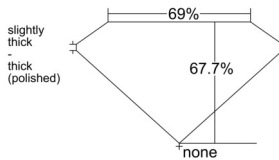

GIA®

FACSIMILE

GIA REPORT 5526378670

Verify this report at GIA.edu

GIA NATURAL DIAMOND DOSSIER®

June 04, 2025
GIA Report Number 5526378670
Shape and Cutting Style ..... Emerald Cut
Measurements ..... 4.57 x 3.35 x 2.27 mm

GRADING RESULTS

Carat Weight ..... 0.34 carat
Color Grade ..... F
Clarity Grade VS2

ADDITIONAL GRADING INFORMATION

Polish ..... Excellent
Symmetry ..... Very Good
Fluorescence ..... None
Clarity Characteristics ..... Cloud
Inscription(s): GIA 5526378670

PROPORTIONS

Profile not to actual proportions

GRADING SCALES

GIA COLOR SCALE		GIA CLARITY SCALE			
COLORLESS	D	VERY VERY SLIGHTLY INCLUDED	FLAWLESS		
	E		INTERNALLY FLAWLESS		
	F	VERY SLIGHTLY INCLUDED	VVS₁		
	G		VVS₂		
	H		VS₁		
	NEAR COLORLESS	I	SLIGHTLY INCLUDED	VS₂	
		J		SI₁	
		FAINT	K	INCLUDED	SI₂
			L		I₁
			M		I₂
VERY LIGHT			N	INCLUDED	I₃
			O		
			P		
	Q				
LIGHT	R				
	S				
	T				
	U				
	V				
	Z