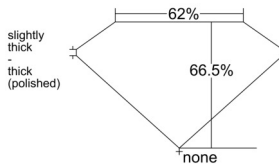

GIA®

FACSIMILE

GIA REPORT 7521379941

Verify this report at GIA.edu

GIA NATURAL DIAMOND DOSSIER®

June 04, 2025
GIA Report Number 7521379941
Shape and Cutting Style ..... Emerald Cut
Measurements ..... 4.61 x 3.39 x 2.26 mm

GRADING RESULTS

Carat Weight ..... 0.34 carat
Color Grade ..... F
Clarity Grade VS1

ADDITIONAL GRADING INFORMATION

Polish ..... Excellent
Symmetry ..... Very Good
Fluorescence ..... None
Clarity Characteristics ..... Cloud
Inscription(s): GIA 7521379941

PROPORTIONS

Profile not to actual proportions

GRADING SCALES

GIA COLOR SCALE		GIA CLARITY SCALE		
NEAR COLORLESS	D	VERY VERY SLIGHTLY INCLUDED	FLAWLESS	
	E		INTERNALLY FLAWLESS	
	F	VERY SLIGHTLY INCLUDED	VVS₁	
	G		VVS₂	
	H		VS₁	
	FAINT	I	SLIGHTLY INCLUDED	VS₂
		J		SI₁
		K	INCLUDED	SI₂
		L		I₁
		M		I₂
N		I₃		
LIGHT	O			
	P			
	Q			
	R			
	S			
	T			
	U			
	V			
	W			
	X			
	Y			
	Z