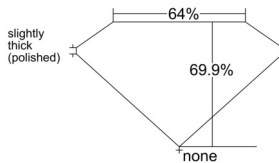

GIA®

FACSIMILE

GIA REPORT 1518831202

Verify this report at GIA.edu

GIA NATURAL DIAMOND DOSSIER®

April 09, 2025
GIA Report Number 1518831202
Shape and Cutting Style ..... Emerald Cut
Measurements ..... 6.33 x 4.05 x 2.83 mm

GRADING RESULTS

Carat Weight ..... 0.71 carat
Color Grade ..... D
Clarity Grade VS1

ADDITIONAL GRADING INFORMATION

Polish ..... Excellent
Symmetry ..... Very Good
Fluorescence ..... None
Clarity Characteristics ..... Cloud, Pinpoint
Inscription(s): GIA 1518831202

PROPORTIONS

Profile not to actual proportions

GRADING SCALES

GIA COLOR SCALE		GIA CLARITY SCALE			
COLORLESS	D	VERY VERY SLIGHTLY INCLUDED	FLAWLESS		
	E		INTERNALLY FLAWLESS		
	F	VERY SLIGHTLY INCLUDED	VVS₁		
	G		VVS₂		
	H		VS₁		
	NEAR COLORLESS	I	SLIGHTLY INCLUDED	VS₂	
		J		SI₁	
		FAINT	K	INCLUDED	SI₂
			L		I₁
			M		I₂
VERT LIGHT	N	LIGHT	I₃		
	O				
	P				
	Q				
	R