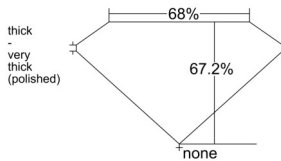

GIA®

FACSIMILE

GIA REPORT 5526321409

Verify this report at GIA.edu

GIA NATURAL DIAMOND DOSSIER®

May 29, 2025
GIA Report Number 5526321409
Shape and Cutting Style ..... Emerald Cut
Measurements ..... 4.83 x 3.55 x 2.39 mm

GRADING RESULTS

Carat Weight ..... 0.40 carat
Color Grade I
Clarity Grade SI1

ADDITIONAL GRADING INFORMATION

Polish ..... Excellent
Symmetry ..... Very Good
Fluorescence ..... None
Clarity Characteristics ..... Crystal, Cloud
Inscription(s): GIA 5526321409

PROPORTIONS

Profile not to actual proportions

GRADING SCALES

GIA COLOR SCALE		GIA CLARITY SCALE			
COLORLESS	D	VERY VERY SLIGHTLY INCLUDED	FLAWLESS		
	E		INTERNALLY FLAWLESS		
	F	VERY SLIGHTLY INCLUDED	VVS₁		
	G		VVS₂		
	H		VS₁		
	NEAR COLORLESS	I	SLIGHTLY INCLUDED	VS₂	
		J		SI₁	
		FAINT	K	INCLUDED	SI₂
			L		I₁
			M		I₂
VERT LIGHT	N	INCLUDED	I₃		
	O				
	P				
	Q				
	R				
LIGHT	S				
	T				
	U				
	V				
	W				
	X				
	Y				
	Z