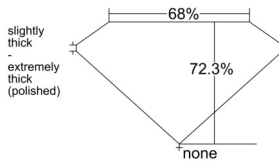

GIA®

FACSIMILE

GIA REPORT 1525277763

Verify this report at GIA.edu

GIA NATURAL DIAMOND DOSSIER®

May 26, 2025
GIA Report Number 1525277763
Shape and Cutting Style ..... Emerald Cut
Measurements ..... 4.87 x 3.74 x 2.70 mm

GRADING RESULTS

Carat Weight ..... 0.50 carat
Color Grade ..... H
Clarity Grade SI1

ADDITIONAL GRADING INFORMATION

Polish ..... Excellent
Symmetry ..... Very Good
Fluorescence ..... None
Clarity Characteristics ..... Crystal
Inscription(s): GIA 1525277763

PROPORTIONS

Profile not to actual proportions

GRADING SCALES

GIA COLOR SCALE		GIA CLARITY SCALE			
COLORLESS	D	VERY VERY SLIGHTLY INCLUDED	FLAWLESS		
	E		INTERNALLY FLAWLESS		
	F	VERY SLIGHTLY INCLUDED	VVS₁		
	G		VVS₂		
	H		VS₁		
	NEAR COLORLESS	I	SLIGHTLY INCLUDED	VS₂	
		J		SI₁	
		FAINT	K	INCLUDED	SI₂
			L		I₁
			M		I₂
VERT LIGHT	N	LIGHT	I₃		
	O				
	P				
	Q				
	R