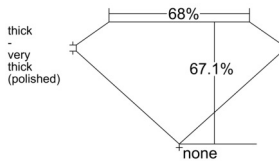

GIA®

FACSIMILE

GIA REPORT 7521190735

Verify this report at GIA.edu

GIA NATURAL DIAMOND DOSSIER®

May 20, 2025
GIA Report Number 7521190735
Shape and Cutting Style ..... Emerald Cut
Measurements ..... 4.55 x 3.31 x 2.22 mm

GRADING RESULTS

Carat Weight ..... 0.34 carat
Color Grade ..... F
Clarity Grade VS1

ADDITIONAL GRADING INFORMATION

Polish ..... Excellent
Symmetry ..... Very Good
Fluorescence ..... None
Clarity Characteristics ..... Crystal, Needle, Pinpoint
Inscription(s): GIA 7521190735

PROPORTIONS

Profile not to actual proportions

GRADING SCALES

GIA COLOR SCALE		GIA CLARITY SCALE	
COLORLESS	D	VERY VERY SLIGHTLY INCLUDED	FLAWLESS
	E		INTERNALLY FLAWLESS
	F		VVS₁
	G		VVS₂
	H		VS₁
	I		VS₂
	J		SI₁
	K		SI₂
	L		I₁
	M		I₂
NEAR COLORLESS	N	SLIGHTLY INCLUDED	I₃
	O		
	P		
	Q		
FAINT	R	INCLUDED	
	S		
	T		
	U		
VERT LIGHT	V		
	W		
	X		
	Y		
LIGHT	Z