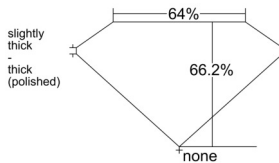

GIA®

FACSIMILE

GIA REPORT 7528173319

Verify this report at GIA.edu

GIA NATURAL DIAMOND DOSSIER®

May 17, 2025
GIA Report Number 7528173319
Shape and Cutting Style ..... Emerald Cut
Measurements ..... 4.58 x 3.37 x 2.23 mm

GRADING RESULTS

Carat Weight ..... 0.34 carat
Color Grade ..... F
Clarity Grade VS2

ADDITIONAL GRADING INFORMATION

Polish ..... Excellent
Symmetry ..... Very Good
Fluorescence ..... None
Clarity Characteristics..... Crystal, Cloud, Needle
Inscription(s): GIA 7528173319

PROPORTIONS

Profile not to actual proportions

GRADING SCALES

GIA COLOR SCALE		GIA CLARITY SCALE			
COLORLESS	D	VERY VERY SLIGHTLY INCLUDED	FLAWLESS		
	E		INTERNALLY FLAWLESS		
	F	VERY SLIGHTLY INCLUDED	VVS₁		
	G		VVS₂		
	H		VS₁		
	NEAR COLORLESS	I	SLIGHTLY INCLUDED	VS₂	
		J		SI₁	
		FAINT	K	INCLUDED	SI₂
			L		I₁
			M		I₂
VERT LIGHT	N	LIGHT	I₃		
	O				
	P				
	Q				
	R