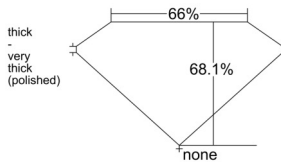

GIA®

FACSIMILE

GIA REPORT 7528099606

Verify this report at GIA.edu

GIA NATURAL DIAMOND DOSSIER®

May 08, 2025
GIA Report Number 7528099606
Shape and Cutting Style ..... Emerald Cut
Measurements ..... 4.51 x 3.32 x 2.26 mm

GRADING RESULTS

Carat Weight ..... 0.34 carat
Color Grade ..... F
Clarity Grade VS2

ADDITIONAL GRADING INFORMATION

Polish ..... Excellent
Symmetry ..... Very Good
Fluorescence ..... None
Clarity Characteristics ..... Cloud
Inscription(s): GIA 7528099606

PROPORTIONS

Profile not to actual proportions

GRADING SCALES

GIA COLOR SCALE		GIA CLARITY SCALE			
COLORLESS	D	VERY VERY SLIGHTLY INCLUDED	FLAWLESS		
	E		INTERNALLY FLAWLESS		
	F	VERY SLIGHTLY INCLUDED	VVS₁		
	G		VVS₂		
	H		VS₁		
	NEAR COLORLESS	I	SLIGHTLY INCLUDED	VS₂	
		J		SI₁	
		FAINT	K	INCLUDED	SI₂
			L		I₁
			M		I₂
VERT LIGHT	N	LIGHT	I₃		
	O				
	P				
	Q				
	R