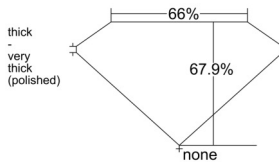

GIA®

FACSIMILE

GIA REPORT 5523087738

Verify this report at GIA.edu

GIA NATURAL DIAMOND DOSSIER®

May 08, 2025
GIA Report Number 5523087738
Shape and Cutting Style ..... Emerald Cut
Measurements ..... 5.17 x 3.80 x 2.58 mm

GRADING RESULTS

Carat Weight ..... 0.50 carat
Color Grade ..... D
Clarity Grade VS1

ADDITIONAL GRADING INFORMATION

Polish ..... Excellent
Symmetry ..... Very Good
Fluorescence ..... None
Clarity Characteristics ..... Crystal
Inscription(s): GIA 5523087738

PROPORTIONS

Profile not to actual proportions

GRADING SCALES

GIA COLOR SCALE		GIA CLARITY SCALE			
COLORLESS	D	VERY VERY SLIGHTLY INCLUDED	FLAWLESS		
	E		INTERNALLY FLAWLESS		
	F	VERY SLIGHTLY INCLUDED	VVS₁		
	G		VVS₂		
	H		VS₁		
	NEAR COLORLESS	I	SLIGHTLY INCLUDED	VS₂	
		J		SI₁	
		FAINT	K	INCLUDED	SI₂
			L		I₁
			M		I₂
VERT LIGHT	N	LIGHT	I₃		
	O				
	P				
	Q				
	R