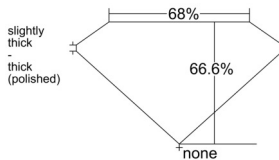

GIA®

FACSIMILE

GIA REPORT 7528058131

Verify this report at GIA.edu

GIA NATURAL DIAMOND DOSSIER®

May 03, 2025
GIA Report Number 7528058131
Shape and Cutting Style ..... Emerald Cut
Measurements ..... 4.71 x 3.34 x 2.22 mm

GRADING RESULTS

Carat Weight ..... 0.34 carat
Color Grade ..... F
Clarity Grade ..... Internally Flawless

ADDITIONAL GRADING INFORMATION

Polish ..... Excellent
Symmetry ..... Very Good
Fluorescence ..... None
Clarity Characteristics... Surface Graining, Minor Details of Polish
Inscription(s): GIA 7528058131

PROPORTIONS

Profile not to actual proportions

GRADING SCALES

GIA COLOR SCALE		GIA CLARITY SCALE			
COLORLESS	D	VERY VERY SLIGHTLY INCLUDED	FLAWLESS		
	E		INTERNALLY FLAWLESS		
	F	VERY SLIGHTLY INCLUDED	VVS₁		
	G		VVS₂		
	H		VS₁		
	NEAR COLORLESS	I	SLIGHTLY INCLUDED	VS₂	
		J		SI₁	
		FAINT	K	INCLUDED	SI₂
			L		I₁
			M		I₂
VERT LIGHT	N	LIGHT	I₃		
	O				
	P				
	Q				
	R				
LIGHT	S				
	T				
	U				
	V				
	W				
X					
Y					
Z