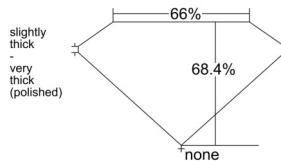

GIA®

FACSIMILE

GIA REPORT

7528044081

Verify this report at GIA.edu

GIA NATURAL DIAMOND DOSSIER®

May 01, 2025
GIA Report Number 7528044081
Shape and Cutting Style ..... Emerald Cut
Measurements ..... 4.76 x 3.49 x 2.39 mm

GRADING RESULTS

Carat Weight ..... 0.40 carat
Color Grade ..... E
Clarity Grade VVS2

ADDITIONAL GRADING INFORMATION

Polish ..... Excellent
Symmetry ..... Excellent
Fluorescence ..... Faint
Clarity Characteristics..... Pinpoint, Cloud, Feather
Inscription(s): GIA 7528044081

PROPORTIONS

Profile not to actual proportions

GRADING SCALES

GIA COLOR SCALE		GIA CLARITY SCALE			
COLORLESS	D	VERY VERY SLIGHTLY INCLUDED	FLAWLESS		
	E		INTERNALLY FLAWLESS		
	F	VERY SLIGHTLY INCLUDED	VVS₁		
	G		VVS₂		
	H		VS₁		
	NEAR COLORLESS	I	SLIGHTLY INCLUDED	VS₂	
		J		SI₁	
		FAINT	K	INCLUDED	SI₂
			L		I₁
			M		I₂
VERT LIGHT	N	LIGHT	I₃		
	O				
	P				
	Q				
	R