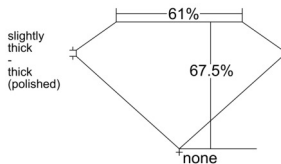

GIA®

FACSIMILE

GIA REPORT 2518925618

Verify this report at GIA.edu

GIA NATURAL DIAMOND DOSSIER®

April 21, 2025
GIA Report Number 2518925618
Shape and Cutting Style ..... Emerald Cut
Measurements ..... 4.64 x 3.42 x 2.31 mm

GRADING RESULTS

Carat Weight ..... 0.35 carat
Color Grade ..... G
Clarity Grade SI1

ADDITIONAL GRADING INFORMATION

Polish ..... Excellent
Symmetry ..... Very Good
Fluorescence ..... None
Clarity Characteristics ..... Cloud, Crystal
Inscription(s): GIA 2518925618

PROPORTIONS

Profile not to actual proportions

GRADING SCALES

GIA COLOR SCALE		GIA CLARITY SCALE			
COLORLESS	D	VERY VERY SLIGHTLY INCLUDED	FLAWLESS		
	E		INTERNALLY FLAWLESS		
	F	VERY SLIGHTLY INCLUDED	VVS₁		
	G		VVS₂		
	H		VS₁		
	NEAR COLORLESS	I	SLIGHTLY INCLUDED	VS₂	
		J		SI₁	
		FAINT	K	INCLUDED	SI₂
			L		I₁
			M		I₂
VERT LIGHT	N	LIGHT	I₃		
	O				
	P				
	Q				
	R