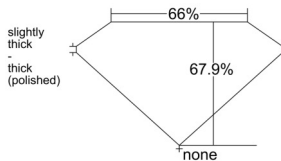

GIA®

FACSIMILE

GIA REPORT 7512929743

Verify this report at GIA.edu

GIA NATURAL DIAMOND DOSSIER®

April 19, 2025
GIA Report Number 7512929743
Shape and Cutting Style ..... Emerald Cut
Measurements ..... 4.53 x 3.34 x 2.27 mm

GRADING RESULTS

Carat Weight ..... 0.34 carat
Color Grade ..... G
Clarity Grade VS2

ADDITIONAL GRADING INFORMATION

Polish ..... Excellent
Symmetry ..... Excellent
Fluorescence ..... None
Clarity Characteristics ..... Crystal, Cloud
Inscription(s): GIA 7512929743

PROPORTIONS

Profile not to actual proportions

GRADING SCALES

GIA COLOR SCALE		GIA CLARITY SCALE			
COLORLESS	D	NEAR COLORLESS	FLAWLESS		
	E		INTERNALLY FLAWLESS		
	F		VERY VERY SLIGHTLY INCLUDED	VVS₁	
	G			VVS₂	
	H			VERY SLIGHTLY INCLUDED	VS₁
	I		VS₂		
	J		SLIGHTLY INCLUDED	SI₁	
	K			SI₂	
	L			INCLUDED	I₁
	M				I₂
N	LIGHT	I₃			
O					
P					
Q					
R					
S					
T					
U					
V					
W					
X					
Y					
Z