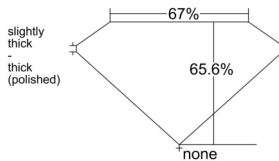

GIA®

FACSIMILE

GIA REPORT 7512935222

Verify this report at GIA.edu

GIA NATURAL DIAMOND DOSSIER®

April 21, 2025
GIA Report Number 7512935222
Shape and Cutting Style ..... Emerald Cut
Measurements ..... 4.92 x 3.61 x 2.36 mm

GRADING RESULTS

Carat Weight ..... 0.40 carat
Color Grade ..... E
Clarity Grade SI1

ADDITIONAL GRADING INFORMATION

Polish ..... Excellent
Symmetry ..... Excellent
Fluorescence ..... None
Clarity Characteristics ..... Crystal, Cloud
Inscription(s): GIA 7512935222

PROPORTIONS

Profile not to actual proportions

GRADING SCALES

GIA COLOR SCALE		GIA CLARITY SCALE			
COLORLESS	D	VERY VERY SLIGHTLY INCLUDED	FLAWLESS		
	E		INTERNALLY FLAWLESS		
	F	VERY SLIGHTLY INCLUDED	VVS₁		
	G		VVS₂		
	H		VS₁		
	NEAR COLORLESS	I	SLIGHTLY INCLUDED	VS₂	
		J		SI₁	
		FAINT	K	INCLUDED	SI₂
			L		I₁
			M		I₂
VERT LIGHT	N	LIGHT	I₃		
	O				
	P				
	Q				
	R