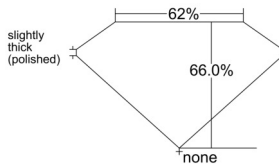

GIA®

FACSIMILE

GIA REPORT 1515938672

Verify this report at GIA.edu

GIA NATURAL DIAMOND DOSSIER®

April 21, 2025
GIA Report Number 1515938672
Shape and Cutting Style ..... Emerald Cut
Measurements ..... 4.63 x 3.35 x 2.21 mm

GRADING RESULTS

Carat Weight ..... 0.34 carat
Color Grade ..... E
Clarity Grade VS1

ADDITIONAL GRADING INFORMATION

Polish ..... Excellent
Symmetry ..... Excellent
Fluorescence ..... Faint
Clarity Characteristics ..... Cloud
Inscription(s): GIA 1515938672

PROPORTIONS

Profile not to actual proportions

GRADING SCALES

GIA COLOR SCALE		GIA CLARITY SCALE			
COLORLESS	D	VERY VERY SLIGHTLY INCLUDED	FLAWLESS		
	E		INTERNALLY FLAWLESS		
	F	VERY SLIGHTLY INCLUDED	VVS₁		
	G		VVS₂		
	H		VS₁		
	NEAR COLORLESS	I	SLIGHTLY INCLUDED	VS₂	
		J		SI₁	
		FAINT	K	INCLUDED	SI₂
			L		I₁
			M		I₂
VERT LIGHT	N		INCLUDED	I₃	
	O				
	P				
	Q				
	R				
	LIGHT	S			
		T			
U					
	V				
	W				
	X				
	Y				
	Z