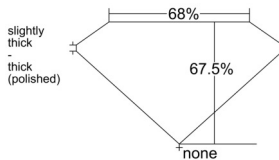

GIA®

FACSIMILE

GIA REPORT 7518935906

Verify this report at GIA.edu

GIA NATURAL DIAMOND DOSSIER®

April 21, 2025
GIA Report Number 7518935906
Shape and Cutting Style ..... Emerald Cut
Measurements ..... 4.44 x 3.25 x 2.19 mm

GRADING RESULTS

Carat Weight ..... 0.31 carat
Color Grade ..... E
Clarity Grade VVS1

ADDITIONAL GRADING INFORMATION

Polish ..... Excellent
Symmetry ..... Very Good
Fluorescence ..... Faint
Clarity Characteristics ..... Pinpoint
Inscription(s): GIA 7518935906

PROPORTIONS

Profile not to actual proportions

GRADING SCALES

GIA COLOR SCALE		GIA CLARITY SCALE			
COLORLESS	D	VERY VERY SLIGHTLY INCLUDED	FLAWLESS		
	E		INTERNALLY FLAWLESS		
	F	VERY SLIGHTLY INCLUDED	VVS₁		
	G		VVS₂		
	H		VS₁		
	NEAR COLORLESS	I	SLIGHTLY INCLUDED	VS₂	
		J		SI₁	
		FAINT	K	INCLUDED	SI₂
			L		I₁
			M		I₂
VERT LIGHT	N	INCLUDED	I₃		
	O				
	P				
	Q				
	R				
LIGHT	S				
	T				
	U				
	V				
	W				
	X				
Y					
Z