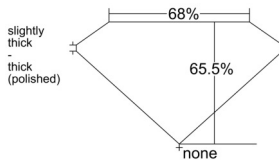

GIA®

FACSIMILE

GIA REPORT 6515916754

Verify this report at GIA.edu

GIA NATURAL DIAMOND DOSSIER®

April 17, 2025
GIA Report Number 6515916754
Shape and Cutting Style ..... Emerald Cut
Measurements ..... 4.67 x 3.41 x 2.23 mm

GRADING RESULTS

Carat Weight ..... 0.34 carat
Color Grade ..... E
Clarity Grade VS1

ADDITIONAL GRADING INFORMATION

Polish ..... Excellent
Symmetry ..... Very Good
Fluorescence ..... Faint
Clarity Characteristics..... Crystal, Pinpoint
Inscription(s): GIA 6515916754

PROPORTIONS

Profile not to actual proportions

GRADING SCALES

GIA COLOR SCALE		GIA CLARITY SCALE			
COLORLESS	D	VERY VERY SLIGHTLY INCLUDED	FLAWLESS		
	E		INTERNALLY FLAWLESS		
	F	VERY SLIGHTLY INCLUDED	VVS₁		
	G		VVS₂		
	H		VS₁		
	NEAR COLORLESS	I	SLIGHTLY INCLUDED	VS₂	
		J		SI₁	
		FAINT	K	INCLUDED	SI₂
			L		I₁
			M		I₂
VERT LIGHT	N		INCLUDED	I₃	
	O				
	P				
	Q				
	R				
	LIGHT	S			
		T			
U					
	V				
	W				
	X				
	Y				
	Z