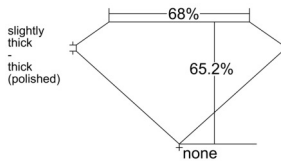

GIA®

FACSIMILE

GIA REPORT

7512874111

Verify this report at GIA.edu

GIA NATURAL DIAMOND DOSSIER®

April 14, 2025
GIA Report Number 7512874111
Shape and Cutting Style ..... Emerald Cut
Measurements ..... 4.67 x 3.41 x 2.22 mm

GRADING RESULTS

Carat Weight ..... 0.34 carat
Color Grade ..... F
Clarity Grade VS1

ADDITIONAL GRADING INFORMATION

Polish ..... Excellent
Symmetry ..... Very Good
Fluorescence ..... None
Clarity Characteristics..... Crystal, Cloud, Needle, Pinpoint
Inscription(s): GIA 7512874111

PROPORTIONS

Profile not to actual proportions

GRADING SCALES

GIA COLOR SCALE		GIA CLARITY SCALE			
COLORLESS	D	VERY VERY SLIGHTLY INCLUDED	FLAWLESS		
	E		INTERNALLY FLAWLESS		
	F	VERY SLIGHTLY INCLUDED	VVS₁		
	G		VVS₂		
	H		VS₁		
	NEAR COLORLESS	I	SLIGHTLY INCLUDED	VS₂	
		J		SI₁	
		FAINT	K	INCLUDED	SI₂
			L		I₁
			M		I₂
VERT LIGHT	N		INCLUDED	I₃	
	O				
	P				
	Q				
	R				
LIGHT	S				
	T				
	U				
	V				
	W				
X					
Y					
Z