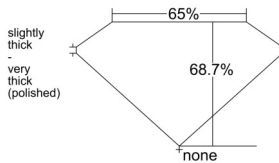

GIA®

FACSIMILE

GIA REPORT

7518888872

Verify this report at GIA.edu

GIA NATURAL DIAMOND DOSSIER®

April 15, 2025
GIA Report Number 7518888872
Shape and Cutting Style ..... Emerald Cut
Measurements ..... 4.39 x 3.23 x 2.22 mm

GRADING RESULTS

Carat Weight ..... 0.30 carat
Color Grade ..... D
Clarity Grade VVS1

ADDITIONAL GRADING INFORMATION

Polish ..... Excellent
Symmetry ..... Very Good
Fluorescence ..... None
Clarity Characteristics..... Pinpoint, Cloud
Inscription(s): GIA 7518888872

PROPORTIONS

Profile not to actual proportions

GRADING SCALES

GIA COLOR SCALE		GIA CLARITY SCALE			
COLORLESS	D	VERY VERY SLIGHTLY INCLUDED	FLAWLESS		
	E		INTERNALLY FLAWLESS		
	F	VERY SLIGHTLY INCLUDED	VVS₁		
	G		VVS₂		
	H		VS₁		
	NEAR COLORLESS	I	SLIGHTLY INCLUDED	VS₂	
		J		SI₁	
		FAINT	K	INCLUDED	SI₂
			L		I₁
			M		I₂
VERY LIGHT	N		INCLUDED	I₃	
	O				
	P				
	Q				
	LIGHT		R		
		S			
		T			
U					
	V				
	W				
	X				
	Y				
	Z