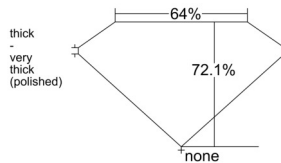

GIA®

FACSIMILE

GIA REPORT

7513868634

Verify this report at GIA.edu

GIA NATURAL DIAMOND DOSSIER®

April 14, 2025
GIA Report Number 7513868634
Shape and Cutting Style ..... Emerald Cut
Measurements ..... 4.97 x 3.82 x 2.75 mm

GRADING RESULTS

Carat Weight ..... 0.50 carat
Color Grade ..... D
Clarity Grade VS1

ADDITIONAL GRADING INFORMATION

Polish ..... Excellent
Symmetry ..... Very Good
Fluorescence ..... None
Clarity Characteristics ..... Cloud, Needle, Pinpoint
Inscription(s): GIA 7513868634

PROPORTIONS

Profile not to actual proportions

GRADING SCALES

GIA COLOR SCALE		GIA CLARITY SCALE			
COLORLESS	D	VERY VERY SLIGHTLY INCLUDED	FLAWLESS		
	E		INTERNALLY FLAWLESS		
	F	VERY SLIGHTLY INCLUDED	VVS₁		
	G		VVS₂		
	H		VS₁		
	NEAR COLORLESS	I	SLIGHTLY INCLUDED	VS₂	
		J		SI₁	
		FAINT	K	INCLUDED	SI₂
			L		I₁
			M		I₂
VERT LIGHT	N	INCLUDED	I₃		
	O				
	P				
	Q				
	R				
LIGHT	S				
	T				
	U				
	V				
	W				
	X				
	Y				
	Z