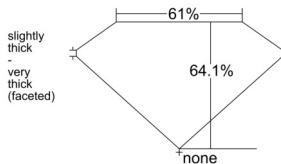

GIA®

FACSIMILE

GIA REPORT 6515847572

Verify this report at GIA.edu

GIA NATURAL DIAMOND DOSSIER®

April 09, 2025
GIA Report Number 6515847572
Shape and Cutting Style ..... Marquise Brilliant
Measurements ..... 7.07 x 3.93 x 2.52 mm

GRADING RESULTS

Carat Weight ..... 0.41 carat
Color Grade ..... D
Clarity Grade VVS1

ADDITIONAL GRADING INFORMATION

Polish ..... Excellent
Symmetry ..... Good
Fluorescence ..... Medium Blue
Clarity Characteristics ..... Pinpoint
Inscription(s): GIA 6515847572

PROPORTIONS

Profile not to actual proportions

GRADING SCALES

GIA COLOR SCALE		GIA CLARITY SCALE			
COLORLESS	D	VERY VERY SLIGHTLY INCLUDED	FLAWLESS		
	E		INTERNALLY FLAWLESS		
	F	VERY SLIGHTLY INCLUDED	VVS₁		
	G		VVS₂		
	H		VS₁		
	NEAR COLORLESS	I	SLIGHTLY INCLUDED	VS₂	
		J		SI₁	
		FAINT	K	INCLUDED	SI₂
			L		I₁
			M		I₂
VERT LIGHT	N	LIGHT	I₃		
	O				
	P				
	Q				
	R