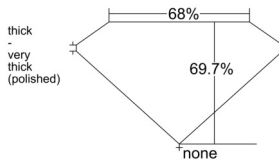

GIA®

FACSIMILE

GIA REPORT 6511863971

Verify this report at GIA.edu

GIA NATURAL DIAMOND DOSSIER®

April 11, 2025
GIA Report Number 6511863971
Shape and Cutting Style ..... Emerald Cut
Measurements ..... 4.68 x 3.50 x 2.44 mm

GRADING RESULTS

Carat Weight ..... 0.40 carat
Color Grade I
Clarity Grade VVS2

ADDITIONAL GRADING INFORMATION

Polish ..... Excellent
Symmetry ..... Very Good
Fluorescence ..... None
Clarity Characteristics..... Needle, Pinpoint
Inscription(s): GIA 6511863971

PROPORTIONS

Profile not to actual proportions

GRADING SCALES

GIA COLOR SCALE		GIA CLARITY SCALE			
COLORLESS	D	VERY VERY SLIGHTLY INCLUDED	FLAWLESS		
	E		INTERNALLY FLAWLESS		
	F	VERY SLIGHTLY INCLUDED	VVS₁		
	G		VVS₂		
	H		VS₁		
	NEAR COLORLESS	I	SLIGHTLY INCLUDED	VS₂	
		J		SI₁	
		FAINT	K	INCLUDED	SI₂
			L		I₁
			M		I₂
VERT LIGHT	N	LIGHT	I₃		
	O				
	P				
	Q				
	R