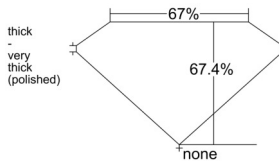

GIA®

FACSIMILE

GIA REPORT 1517820694

Verify this report at GIA.edu

GIA NATURAL DIAMOND DOSSIER®

April 07, 2025
GIA Report Number 1517820694
Shape and Cutting Style ..... Emerald Cut
Measurements ..... 4.49 x 3.19 x 2.15 mm

GRADING RESULTS

Carat Weight ..... 0.31 carat
Color Grade ..... D
Clarity Grade VS1

ADDITIONAL GRADING INFORMATION

Polish ..... Excellent
Symmetry ..... Very Good
Fluorescence ..... None
Clarity Characteristics..... Cloud, Crystal, Pinpoint
Inscription(s): GIA 1517820694

PROPORTIONS

Profile not to actual proportions

GRADING SCALES

GIA COLOR SCALE		GIA CLARITY SCALE			
COLORLESS	D	VERY VERY SLIGHTLY INCLUDED	FLAWLESS		
	E		INTERNALLY FLAWLESS		
	F	VERY SLIGHTLY INCLUDED	VVS₁		
	G		VVS₂		
	H		VS₁		
	NEAR COLORLESS	I	SLIGHTLY INCLUDED	VS₂	
		J		SI₁	
		FAINT	K	INCLUDED	SI₂
			L		I₁
			M		I₂
VERT LIGHT	N	INCLUDED	I₃		
	O				
	P				
	Q				
	R				
LIGHT	S				
	T				
	U				
	V				
	W				
	X				
	Y				
	Z