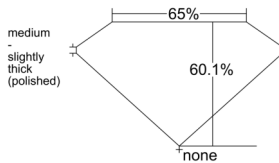

GIA®

FACSIMILE

GIA REPORT 6512845805

Verify this report at GIA.edu

GIA NATURAL DIAMOND DOSSIER®

April 09, 2025
GIA Report Number 6512845805
Shape and Cutting Style ..... Emerald Cut
Measurements ..... 5.01 x 3.43 x 2.06 mm

GRADING RESULTS

Carat Weight ..... 0.35 carat
Color Grade ..... D
Clarity Grade VS1

ADDITIONAL GRADING INFORMATION

Polish ..... Excellent
Symmetry ..... Excellent
Fluorescence ..... None
Clarity Characteristics ..... Cloud, Pinpoint
Inscription(s): GIA 6512845805

PROPORTIONS

Profile not to actual proportions

GRADING SCALES

GIA COLOR SCALE		GIA CLARITY SCALE			
COLORLESS	D	VERY VERY SLIGHTLY INCLUDED	FLAWLESS		
	E		INTERNALLY FLAWLESS		
	F	VERY SLIGHTLY INCLUDED	VVS₁		
	G		VVS₂		
	H		VS₁		
	NEAR COLORLESS	I	SLIGHTLY INCLUDED	VS₂	
		J		SI₁	
		FAINT	K	INCLUDED	SI₂
			L		I₁
			M		I₂
VERT LIGHT	N	LIGHT	I₃		
	O				
	P				
	Q				
	R