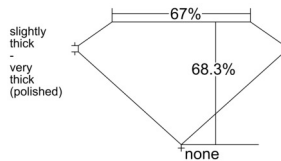

GIA®

FACSIMILE

GIA REPORT

7512786622

Verify this report at GIA.edu

GIA NATURAL DIAMOND DOSSIER®

April 02, 2025
GIA Report Number 7512786622
Shape and Cutting Style ..... Emerald Cut
Measurements ..... 4.45 x 3.25 x 2.22 mm

GRADING RESULTS

Carat Weight ..... 0.31 carat
Color Grade ..... G
Clarity Grade VVS1

ADDITIONAL GRADING INFORMATION

Polish ..... Excellent
Symmetry ..... Excellent
Fluorescence ..... None
Clarity Characteristics ..... Pinpoint
Inscription(s): GIA 7512786622

PROPORTIONS

Profile not to actual proportions

GRADING SCALES

GIA COLOR SCALE		GIA CLARITY SCALE			
COLORLESS	D	VERY VERY SLIGHTLY INCLUDED	FLAWLESS		
	E		INTERNALLY FLAWLESS		
	F	VERY SLIGHTLY INCLUDED	VVS₁		
	G		VVS₂		
	H		VS₁		
	NEAR COLORLESS	I	SLIGHTLY INCLUDED	VS₂	
		J		SI₁	
		FAINT	K	INCLUDED	SI₂
			L		I₁
			M		I₂
VERT LIGHT	N	LIGHT	I₃		
	O				
	P				
	Q				
	R