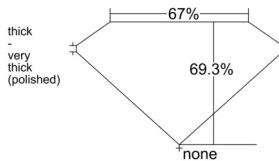

GIA®

FACSIMILE

GIA REPORT 6511774267

Verify this report at GIA.edu

GIA NATURAL DIAMOND DOSSIER®

April 02, 2025
GIA Report Number 6511774267
Shape and Cutting Style ..... Emerald Cut
Measurements ..... 5.06 x 3.77 x 2.61 mm

GRADING RESULTS

Carat Weight ..... 0.50 carat
Color Grade ..... E
Clarity Grade SI1

ADDITIONAL GRADING INFORMATION

Polish ..... Excellent
Symmetry ..... Very Good
Fluorescence ..... None
Clarity Characteristics ..... Crystal, Cloud
Inscription(s): GIA 6511774267

PROPORTIONS

Profile not to actual proportions

GRADING SCALES

GIA COLOR SCALE		GIA CLARITY SCALE			
COLORLESS	D	VERY VERY SLIGHTLY INCLUDED	FLAWLESS		
	E		INTERNALLY FLAWLESS		
	F	VERY SLIGHTLY INCLUDED	VVS₁		
	G		VVS₂		
	H		VS₁		
	NEAR COLORLESS	I	SLIGHTLY INCLUDED	VS₂	
		J		SI₁	
		FAINT	K	INCLUDED	SI₂
			L		I₁
			M		I₂
VERT LIGHT	N	LIGHT	I₃		
	O				
	P				
	Q				
	R