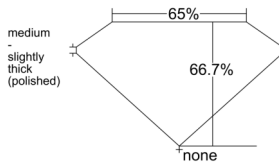

GIA®

FACSIMILE

GIA REPORT

7511755639

Verify this report at GIA.edu

GIA NATURAL DIAMOND DOSSIER®

March 28, 2025
GIA Report Number 7511755639
Shape and Cutting Style ..... Emerald Cut
Measurements ..... 4.48 x 3.29 x 2.19 mm

GRADING RESULTS

Carat Weight ..... 0.32 carat
Color Grade ..... H
Clarity Grade VS1

ADDITIONAL GRADING INFORMATION

Polish ..... Excellent
Symmetry ..... Very Good
Fluorescence ..... None
Clarity Characteristics ..... Crystal, Pinpoint
Inscription(s): GIA 7511755639

PROPORTIONS

Profile not to actual proportions

GRADING SCALES

GIA COLOR SCALE		GIA CLARITY SCALE			
COLORLESS	D	VERY VERY SLIGHTLY INCLUDED	FLAWLESS		
	E		INTERNALLY FLAWLESS		
	F	VERY SLIGHTLY INCLUDED	VS₁		
	G		VS₂		
	H		VS₁		
	NEAR COLORLESS	I	SLIGHTLY INCLUDED	VS₂	
		J		SI₁	
		FAINT	K	INCLUDED	SI₂
			L		I₁
			M		I₂
VERTICALLY LIGHT	N	INCLUDED	I₃		
	O				
	P				
	Q				
	R				
	S				
LIGHT	T				
	U				
	V				
	W				
	X				
Y					
Z