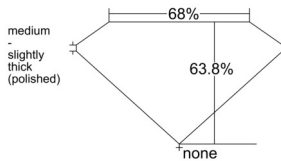

GIA®

FACSIMILE

GIA REPORT 6515737724

Verify this report at GIA.edu

GIA NATURAL DIAMOND DOSSIER®

March 27, 2025
GIA Report Number 6515737724
Shape and Cutting Style ..... Emerald Cut
Measurements ..... 4.98 x 3.60 x 2.30 mm

GRADING RESULTS

Carat Weight ..... 0.40 carat
Color Grade ..... E
Clarity Grade SI2

ADDITIONAL GRADING INFORMATION

Polish ..... Excellent
Symmetry ..... Excellent
Fluorescence ..... None
Clarity Characteristics ..... Cloud, Crystal
Inscription(s): GIA 6515737724

PROPORTIONS

Profile not to actual proportions

GRADING SCALES

GIA COLOR SCALE		GIA CLARITY SCALE	
COLORLESS	D	VERY VERY SLIGHTLY INCLUDED	FLAWLESS
	E		INTERNALLY FLAWLESS
	F		VVS₁
	G		VVS₂
	H		VS₁
	I		VS₂
	J		SI₁
	K		SI₂
	L		I₁
	M		I₂
NEAR COLORLESS	N	SLIGHTLY INCLUDED	I₃
	O		
	P		
	Q		
FAINT	R	INCLUDED	
	S		
	T		
	U		
VERT LIGHT	V		
	W		
	X		
	Y		
LIGHT	Z