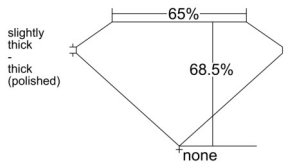

GIA®

FACSIMILE

GIA REPORT

7511744631

Verify this report at GIA.edu

GIA NATURAL DIAMOND DOSSIER®

March 27, 2025
GIA Report Number 7511744631
Shape and Cutting Style ..... Emerald Cut
Measurements ..... 4.40 x 3.23 x 2.21 mm

GRADING RESULTS

Carat Weight ..... 0.31 carat
Color Grade ..... E
Clarity Grade VS1

ADDITIONAL GRADING INFORMATION

Polish ..... Excellent
Symmetry ..... Very Good
Fluorescence ..... None
Clarity Characteristics..... Crystal, Pinpoint
Inscription(s): GIA 7511744631

PROPORTIONS

Profile not to actual proportions

GRADING SCALES

GIA COLOR SCALE		GIA CLARITY SCALE			
COLORLESS	D	VERY VERY SLIGHTLY INCLUDED	FLAWLESS		
	E		INTERNALLY FLAWLESS		
	F	VERY SLIGHTLY INCLUDED	VS₁		
	G		VS₂		
	H		VS₁		
	NEAR COLORLESS	I	SLIGHTLY INCLUDED	VS₂	
		J		SI₁	
		FAINT	K	INCLUDED	SI₂
			L		I₁
			M		I₂
VERT LIGHT	N	LIGHT	I₃		
	O				
	P				
	Q				
	R