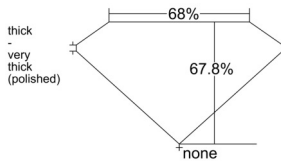

GIA®

FACSIMILE

GIA REPORT 2516723455

Verify this report at GIA.edu

GIA NATURAL DIAMOND DOSSIER®

March 27, 2025
GIA Report Number 2516723455
Shape and Cutting Style ..... Emerald Cut
Measurements ..... 4.76 x 3.51 x 2.38 mm

GRADING RESULTS

Carat Weight ..... 0.40 carat
Color Grade ..... G
Clarity Grade VS2

ADDITIONAL GRADING INFORMATION

Polish ..... Excellent
Symmetry ..... Very Good
Fluorescence ..... None
Clarity Characteristics ..... Crystal
Inscription(s): GIA 2516723455

PROPORTIONS

Profile not to actual proportions

GRADING SCALES

GIA COLOR SCALE		GIA CLARITY SCALE			
COLORLESS	D	VERY VERY SLIGHTLY INCLUDED	FLAWLESS		
	E		INTERNALLY FLAWLESS		
	F	VERY SLIGHTLY INCLUDED	VVS₁		
	G		VVS₂		
	H		VS₁		
	NEAR COLORLESS	I	SLIGHTLY INCLUDED	VS₂	
		J		SI₁	
		FAINT	K	INCLUDED	SI₂
			L		I₁
			M		I₂
VERT LIGHT	N	LIGHT	I₃		
	O				
	P				
	Q				
	R