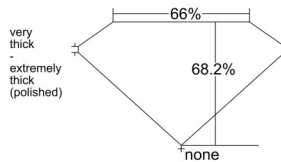

GIA®

FACSIMILE

GIA REPORT 7511725745

Verify this report at gia.edu

GIA NATURAL DIAMOND DOSSIER®

March 26, 2025
GIA Report Number 7511725745
Shape and Cutting Style ..... Emerald Cut
Measurements ..... 4.61 x 3.53 x 2.40 mm

GRADING RESULTS

Carat Weight ..... 0.40 carat
Color Grade ..... D
Clarity Grade VVS1

ADDITIONAL GRADING INFORMATION

Polish ..... Excellent
Symmetry ..... Very Good
Fluorescence ..... Medium Blue
Clarity Characteristics..... Pinpoint, Indented Natural, Surface
Graining

Inscription(s): GIA 7511725745

PROPORTIONS

Profile not to actual proportions

GRADING SCALES

GIA COLOR SCALE		GIA CLARITY SCALE			
COLORLESS	D	VERY VERY SLIGHTLY INCLUDED	FLAWLESS		
	E		INTERNALLY FLAWLESS		
	F	VERY SLIGHTLY INCLUDED	VVS₁		
	G		VVS₂		
	H		VS₁		
	NEAR COLORLESS	I	SLIGHTLY INCLUDED	VS₂	
		J		SI₁	
		FAINT	K	INCLUDED	SI₂
			L		I₁
			M		I₂
VERT LIGHT	N	LIGHT	I₃		
	O				
	P				
	Q				
	R